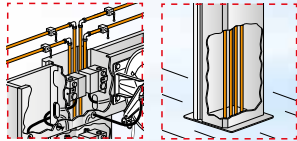

FRONTAL service columns

Frontal service columns. Installable on walls or like a delivery corner, they are connected with the centralized distribution system to work as an independent operational stations.

- ✓ **Comfort and ergonomics** also in narrow spaces
- ✓ **Suitable for FCS system**
- ✓ **Ceiling or floor installation**

P/N 39334	P/N 39335
Max number of fixed hose reels can be installed: 4	Max number of fixed hose reels can be installed: 5
Max number of swivelling hose reels: 4	Max number of swivelling hose reels: 4
📦 N° 1 packing m³ 0,46 📦 Kg 84,5	📦 N° 1 packing m³ 0,46 📦 Kg 91